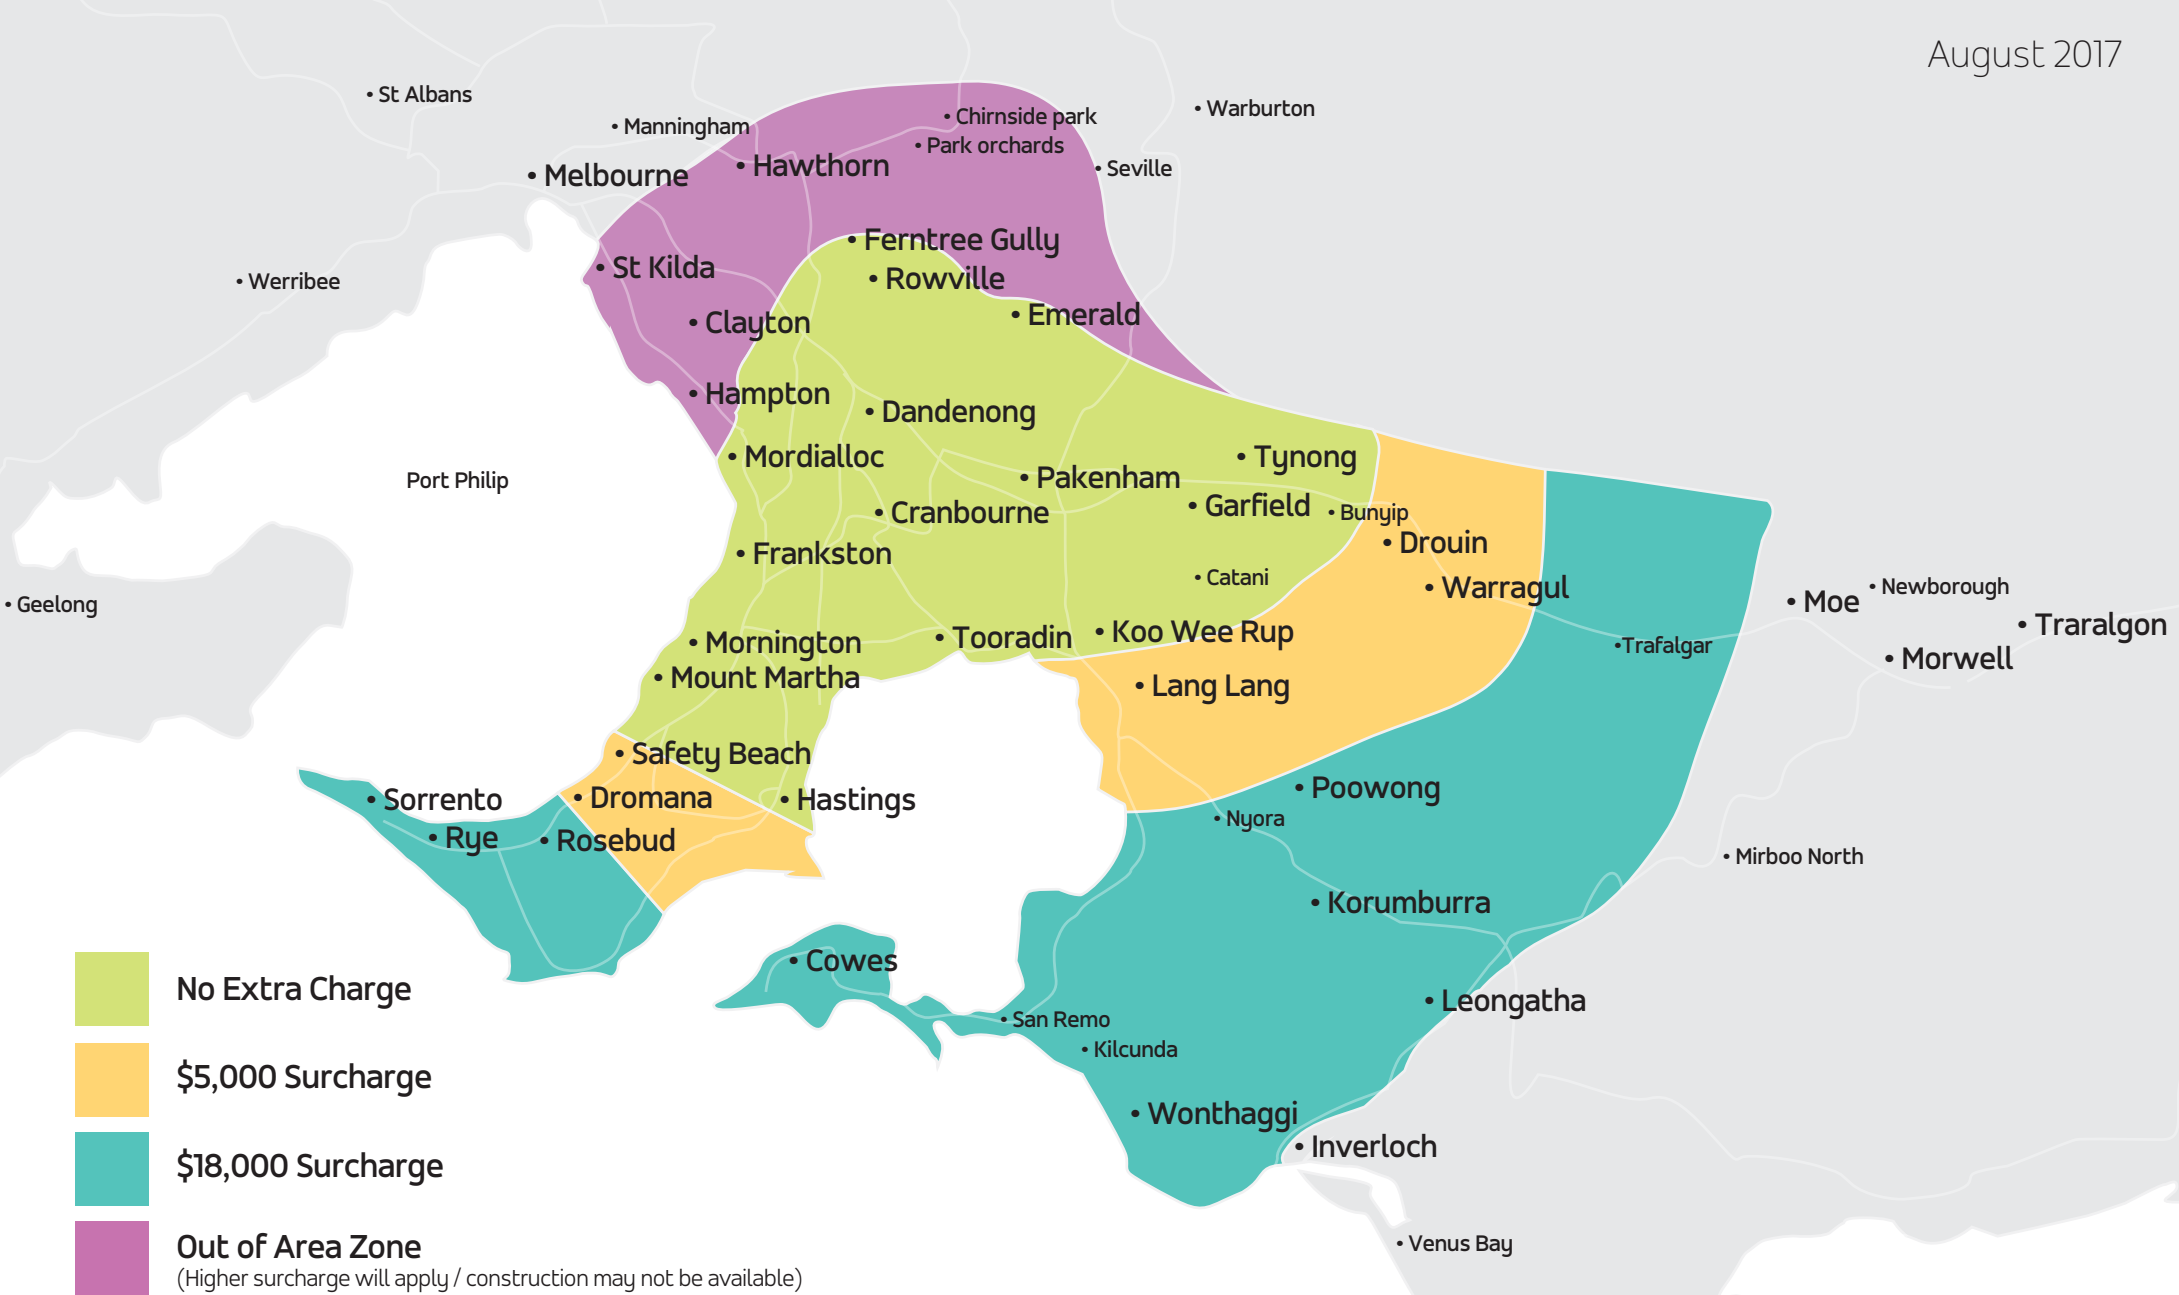

Surcharge Areas

August 2017

-  No Extra Charge
-  \$5,000 Surcharge
-  \$18,000 Surcharge
-  Out of Area Zone
(Higher surcharge will apply / construction may not be available)