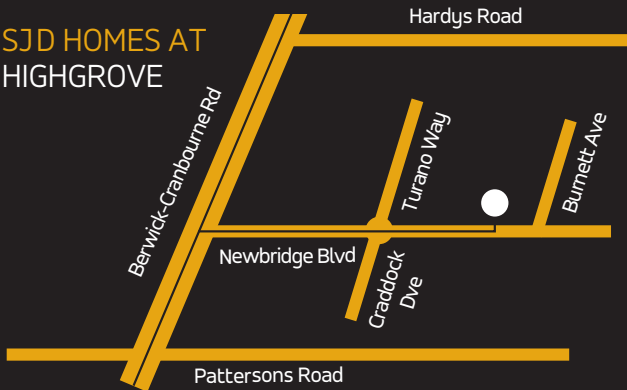

SJD Homes Locations

SJDhomes

SJD HOMES AT TULLIALLAN

Alisma Boulevard, Cranbourne North 3977.

SJD HOMES AT ARCADIA

Wonder Street, Officer, 3809.

SJD HOMES AT CLYDEVALE

Murphy Street, Clyde North, 3978.

SJD HOMES AT HIGHGROVE

Newbridge Boulevard, Clyde North, 3978.

SJD HOMES AT TIMBERTOP

Newark Place, Officer, 3809.

SJD HOMES HEAD OFFICE

433 Princes Hwy, Officer, 3809
(Parking off Tivendale Rd)

Neville Howlett: 0419 535 030 | neville@sjdhomes.com.au