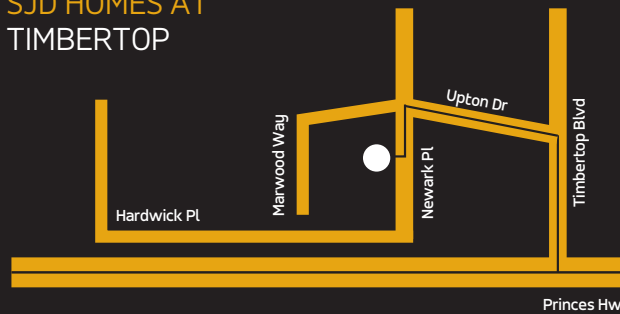

SJD Homes Locations

SJDhomes

SJD HOMES AT TULLIALLAN

Alisma Boulevard, Cranbourne North 3977.

SJD HOMES AT ARCADIA

Wonder Street, Officer, 3809.

SJD HOMES AT CLYDEVALE

Murphy Street, Clyde North, 3978.

SJD HOMES AT HIGHGROVE

Newbridge Boulevard, Clyde North, 3978.

SJD HOMES AT TIMBERTOP

Newark Place, Officer, 3809.

SJD HOMES HEAD OFFICE

433 Princes Hwy, Officer, 3809
(Parking off Tivendale Rd)

Neville Howlett: 0419 535 030 | neville@sjdhomes.com.au