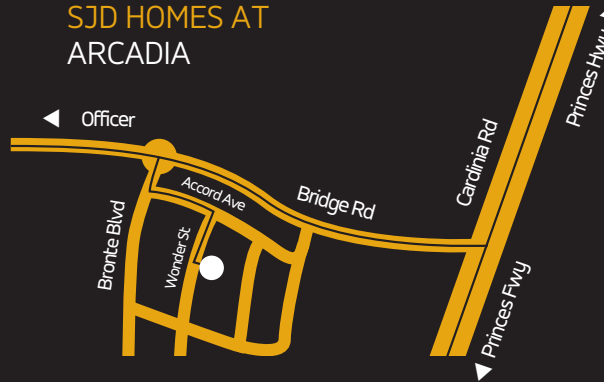

SJD Homes Locations

SJDhomes

SJD HOMES AT TULLIALLAN

Alisma Boulevard, Cranbourne North 3977.

SJD HOMES AT ARCADIA

Wonder Street, Officer, 3809.

SJD HOMES AT CLYDEVALE

Murphy Street, Clyde North, 3978.

SJD HOMES AT HIGHGROVE

Newbridge Boulevard, Clyde North, 3978.

SJD HOMES AT TIMBERTOP

Newark Place, Officer, 3809.

SJD HOMES HEAD OFFICE

433 Princes Hwy, Officer, 3809
(Parking off Tivendale Rd)

Neville Howlett: 0419 535 030 | neville@sjdhomes.com.au