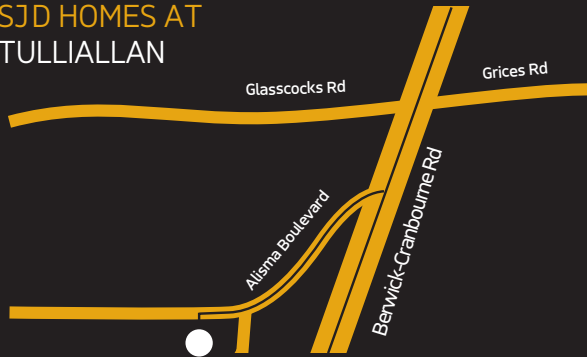

SJD Homes Locations

SJDhomes

SJD HOMES AT TULLIALLAN

Alisma Boulevard, Cranbourne North 3977.

SJD HOMES AT ARCADIA

Wonder Street, Officer, 3809.

SJD HOMES AT CLYDEVALE

Murphy Street, Clyde North, 3978.

SJD HOMES AT HIGHGROVE

Newbridge Boulevard, Clyde North, 3978.

SJD HOMES AT TIMBERTOP

Newark Place, Officer, 3809.

SJD HOMES AT BRANDY CREEK VIEWS

Blackman Drive, Warragul, 3820.

SJD HOMES HEAD OFFICE 433 Princes Hwy, Officer, 3809 (Parking off Tivendale Rd)