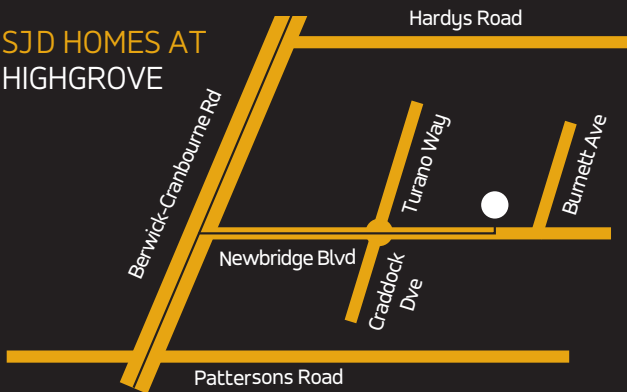

SJD Homes Locations

SJDhomes

SJD HOMES AT TULLIALLAN

Alisma Boulevard, Cranbourne North 3977.

SJD HOMES AT ARCADIA

Wonder Street, Officer, 3809.

SJD HOMES AT CLYDEVALE

Murphy Street, Clyde North, 3978.

SJD HOMES AT HIGHGROVE

Newbridge Boulevard, Clyde North, 3978.

SJD HOMES AT TIMBERTOP

Newark Place, Officer, 3809.

SJD HOMES AT BRANDY CREEK VIEWS

Blackman Drive, Warragul, 3820.

SJD HOMES HEAD OFFICE 433 Princes Hwy, Officer, 3809 (Parking off Tivendale Rd)