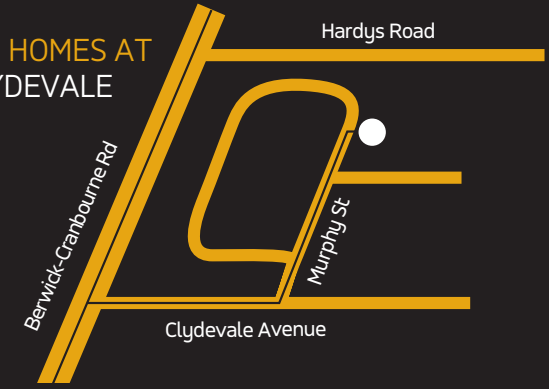

SJD Homes Locations

SJDhomes

SJD HOMES AT TULLIALLAN

Alisma Boulevard, Cranbourne North 3977.

SJD HOMES AT ARCADIA

Wonder Street, Officer, 3809.

SJD HOMES AT CLYDEVALE

Murphy Street, Clyde North, 3978.

SJD HOMES AT HIGHGROVE

Newbridge Boulevard, Clyde North, 3978.

SJD HOMES AT TIMBERTOP

Newark Place, Officer, 3809.

SJD HOMES AT BRANDY CREEK VIEWS

Blackman Drive, Warragul, 3820.

SJD HOMES HEAD OFFICE 433 Princes Hwy, Officer, 3809 (Parking off Tivendale Rd)