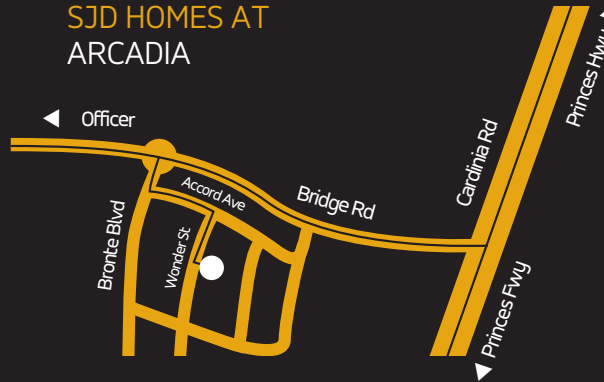

SJD Homes Locations

SJDhomes

SJD HOMES AT TULLIALLAN

Alisma Boulevard, Cranbourne North 3977.

SJD HOMES AT ARCADIA

Wonder Street, Officer, 3809.

SJD HOMES AT CLYDEVALE

Murphy Street, Clyde North, 3978.

SJD HOMES AT HIGHGROVE

Newbridge Boulevard, Clyde North, 3978.

SJD HOMES AT TIMBERTOP

Newark Place, Officer, 3809.

SJD HOMES AT BRANDY CREEK VIEWS

Blackman Drive, Warragul, 3820.

SJD HOMES HEAD OFFICE 433 Princes Hwy, Officer, 3809 (Parking off Tivendale Rd)