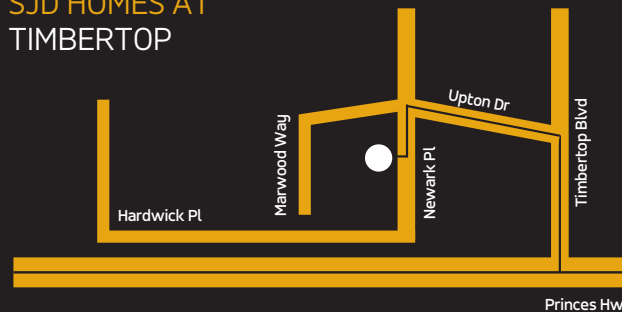

SJD Homes Locations

SJDhomes

SJD HOMES AT TULLIALLAN

Alisma Boulevard, Cranbourne North 3977.

SJD HOMES AT ARCADIA

Wonder Street, Officer, 3809.

SJD HOMES AT CLYDEVALE

Murphy Street, Clyde North, 3978.

SJD HOMES AT HIGHGROVE

Newbridge Boulevard, Clyde North, 3978.

SJD HOMES AT TIMBERTOP

Newark Place, Officer, 3809.

SJD HOMES AT BRANDY CREEK VIEWS

Blackman Drive, Warragul, 3820.

SJD HOMES HEAD OFFICE 433 Princes Hwy, Officer, 3809 (Parking off Tivendale Rd)