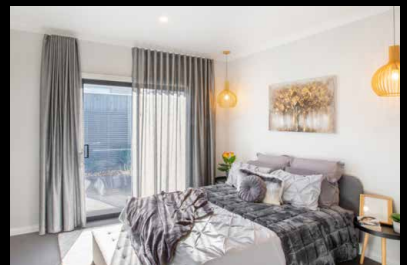

PAY JUST \$2,900!

STRICTLY LIMITED OFFER!

Plus you get all the amazing standard inclusions in our new SJD Included Range!

Limited time only! To find out more: [E. sales@sjdhomes.com.au](mailto:E.sales@sjdhomes.com.au) P. 1300 753 466
Visit our website for display locations www.sjdhomes.com.au