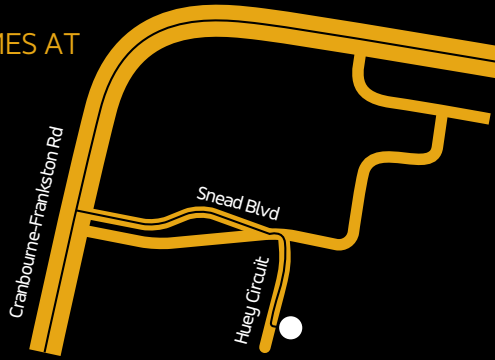

SJD Homes Locations

SJDhomes

SJD HOMES AT CANOPY

Huey Circuit, Cranbourne 3977.

SJD HOMES AT ARCADIA

Wonder Street, Officer, 3809.

SJD HOMES AT FERNTREE RIDGE

King Parrot Boulevard, Drouin 3818

SJD HOMES AT ELISTON

Grey Lane, Clyde, 3978.

SJD HOMES AT TIMBERTOP

Newark Place, Officer, 3809.

SJD HOMES AT BRANDY CREEK VIEWS

Blackman Drive, Warragul, 3820.

SJD HOMES AT KADUNA PARK

Atherton Avenue, Officer South, 3809.