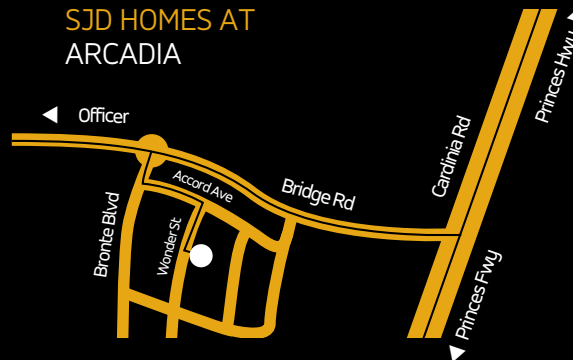

SJD Homes Locations

SJDhomes

SJD HOMES AT CANOPY

Huey Circuit, Cranbourne 3977.

SJD HOMES AT ARCADIA

Wonder Street, Officer, 3809.

SJD HOMES AT FERNTREE RIDGE

King Parrot Boulevard, Drouin 3818

SJD HOMES AT ELISTON

Grey Lane, Clyde, 3978.

SJD HOMES AT TIMBERTOP

Newark Place, Officer, 3809.

SJD HOMES AT BRANDY CREEK VIEWS

Blackman Drive, Warragul, 3820.

SJD HOMES AT KADUNA PARK

Atherton Avenue, Officer South, 3809.