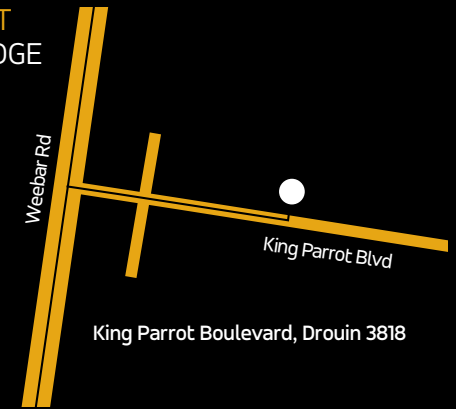

SJD Homes Locations

SJDhomes

SJD HOMES AT CANOPY

Huey Circuit, Cranbourne 3977.

SJD HOMES AT ARCADIA

Wonder Street, Officer, 3809.

SJD HOMES AT FERNTREE RIDGE

King Parrot Boulevard, Drouin 3818

SJD HOMES AT ELISTON

Grey Lane, Clyde, 3978.

SJD HOMES AT TIMBERTOP

Newark Place, Officer, 3809.

SJD HOMES AT BRANDY CREEK VIEWS

Blackman Drive, Warragul, 3820.

SJD HOMES AT KADUNA PARK

Atherton Avenue, Officer South, 3809.