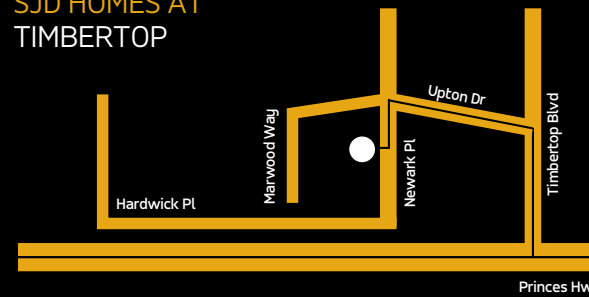

SJD Homes Locations

SJDhomes

SJD HOMES AT CANOPY

Huey Circuit, Cranbourne 3977.

SJD HOMES AT ARCADIA

Wonder Street, Officer, 3809.

SJD HOMES AT FERNTREE RIDGE

King Parrot Boulevard, Drouin 3818

SJD HOMES AT ELISTON

Grey Lane, Clyde, 3978.

SJD HOMES AT TIMBERTOP

Newark Place, Officer, 3809.

SJD HOMES AT BRANDY CREEK VIEWS

Blackman Drive, Warragul, 3820.

SJD HOMES AT KADUNA PARK

Atherton Avenue, Officer South, 3809.