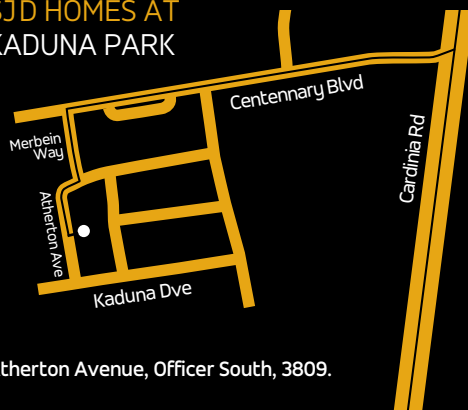

SJD Homes Locations

SJDhomes

SJD HOMES AT CANOPY

Huey Circuit, Cranbourne 3977.

SJD HOMES AT ARCADIA

Wonder Street, Officer, 3809.

SJD HOMES AT FERNTREE RIDGE

King Parrot Boulevard, Drouin 3818

SJD HOMES AT ELISTON

Grey Lane, Clyde, 3978.

SJD HOMES AT TIMBERTOP

Newark Place, Officer, 3809.

SJD HOMES AT BRANDY CREEK VIEWS

Blackman Drive, Warragul, 3820.

SJD HOMES AT KADUNA PARK

Atherton Avenue, Officer South, 3809.