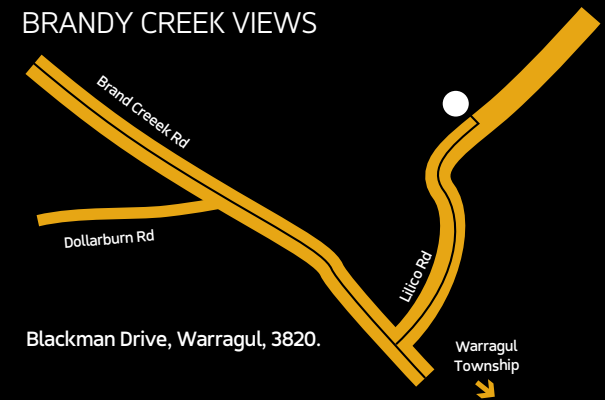

SJD Homes Locations

SJDhomes

SJD HOMES AT CANOPY

Huey Circuit, Cranbourne 3977.

SJD HOMES AT ARCADIA

Wonder Street, Officer, 3809.

SJD HOMES AT FERNTREE RIDGE

King Parrot Boulevard, Drouin 3818

SJD HOMES AT ELISTON

Grey Lane, Clyde, 3978.

SJD HOMES AT TIMBERTOP

Newark Place, Officer, 3809.

SJD HOMES AT BRANDY CREEK VIEWS

Blackman Drive, Warragul, 3820.

SJD HOMES AT KADUNA PARK

Atherton Avenue, Officer South, 3809.