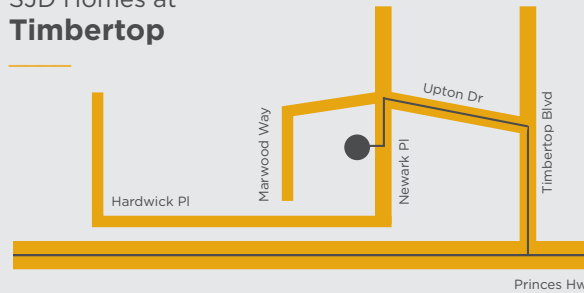

SJD Homes at Timbertop

Newark Place, Officer, 3809.