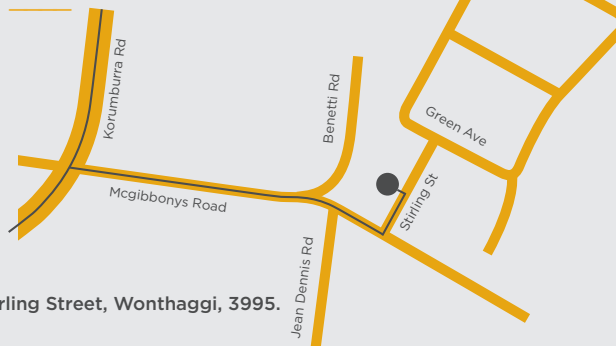

SJD Homes at Parklands

Stirling Street, Wonthaggi, 3995.