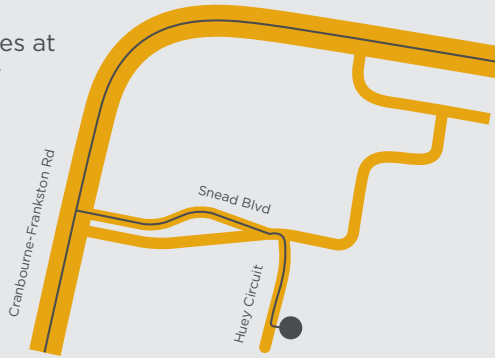

# SJD Homes Display Centre Locations

## SJD Homes at Canopy

Huey Circuit, Cranbourne 3977.

## SJD Homes at Ferntree Ridge

King Parrot Boulevard, Drouin 3818

## SJD Homes at Brandy Creek Views

Blackman Drive, Warragul, 3820.