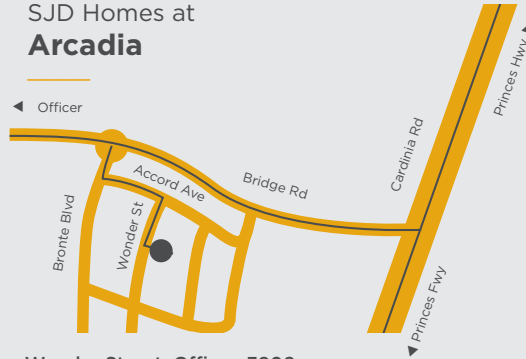

# SJD Homes Display Centre Locations

## SJD Homes at Canopy

Huey Circuit, Cranbourne 3977.

## SJD Homes at Arcadia

Wonder Street, Officer, 3809.

## SJD Homes at Brandy Creek Views

Blackman Drive, Warragul, 3820.