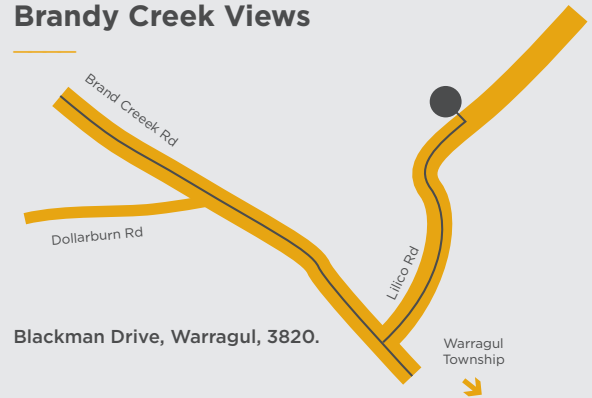

## SJD Homes at Eliston

Grey Lane, Clyde, 3978.

## SJD Homes at Timbertop

Newark Place, Officer, 3809.

## SJD Homes at Brandy Creek Views

Blackman Drive, Warragul, 3820.

## SJD Homes at Kaduna Park

Atherton Avenue, Officer South, 3809.