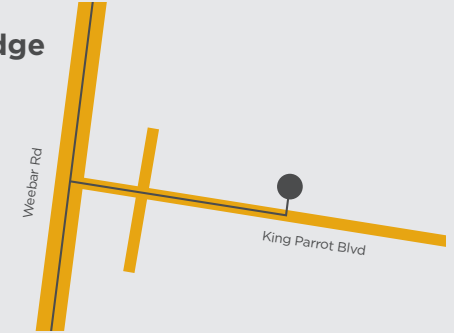

## SJD Homes at Canopy

Huey Circuit, Cranbourne 3977.

## SJD Homes at Arcadia

Wonder Street, Officer, 3809.

## SJD Homes at Ferntree Ridge

King Parrot Boulevard, Drouin 3818

## SJD Homes at Brandy Creek Views

Blackman Drive, Warragul, 3820.